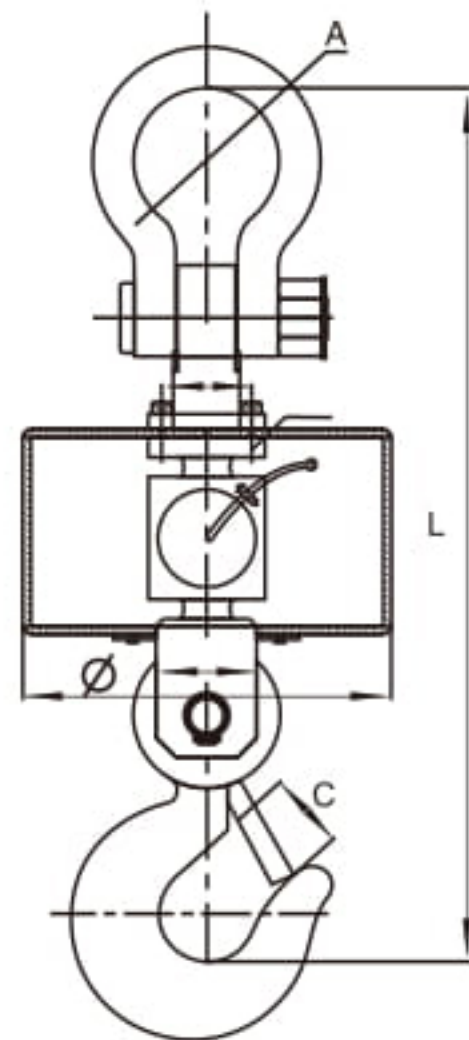

**JCW-K**

- Newly designed K series scale, sturdy and portable
- Impact resistant all steel construction for RFI protection
- Long-life environmental LFP battery for scale

Type	1t	2t	3t	5t	10t	15t	20t
<b>Division</b>	0.5kg	1kg	1kg	2kg	5kg	5kg	10kg
<b>A</b>	76	76	76	80	90	135	150
<b>B</b>	125	125	125	125	130	141	148
<b>C</b>	40	40	40	50	54	60	73
<b>Ø</b>	240	240	240	240	263	263	295
<b>L</b>	467	467	467	536	610	729	811
<b>N.W.</b>	15kg	15kg	15kg	23kg	36kg	52kg	65kg