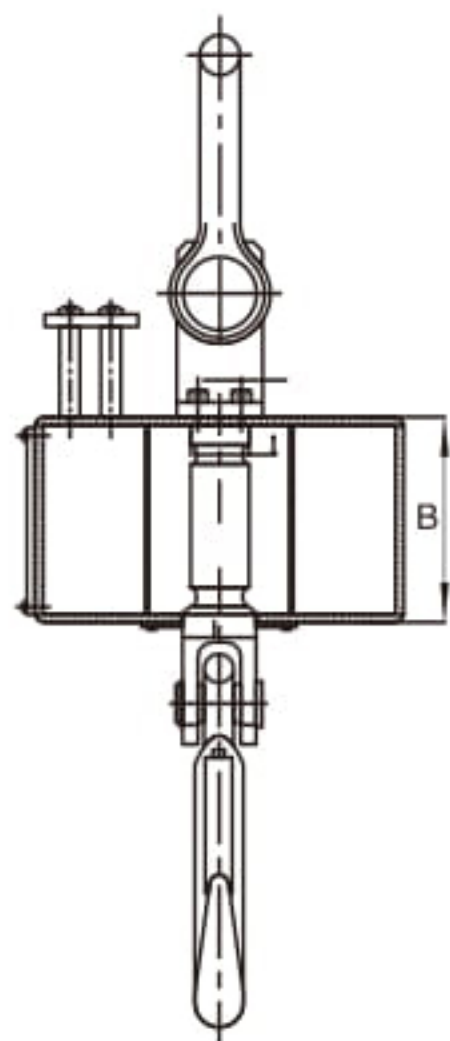

**JCW-K**

- Newly designed K series scale, sturdy and portable
- Impact resistant all steel construction for RFI protection
- Long-life environmental LFP battery for scale

Type	1t	2t	3t	5t	10t	15t	20t
<b>Division</b>	0.5kg	1kg	1kg	2kg	5kg	5kg	10kg
<b>A</b>	76	76	76	80	90	135	150
<b>B</b>	125	125	125	125	130	141	148
<b>C</b>	40	40	40	50	54	60	73
<b>Ø</b>	240	240	240	240	263	263	295
<b>L</b>	467	467	467	536	610	729	811
<b>N.W.</b>	15kg	15kg	15kg	23kg	36kg	52kg	65kg